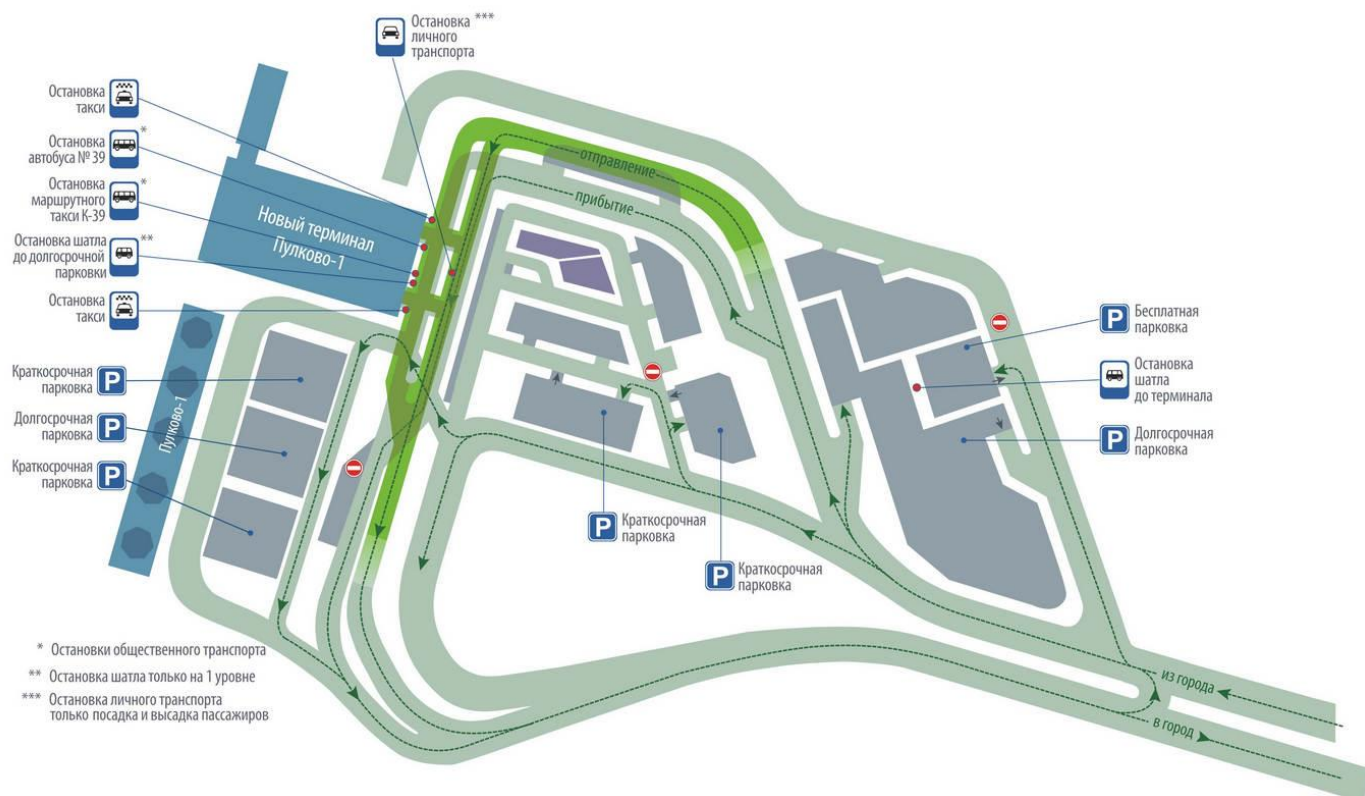

KRAVT
HOTEL

KRAVT HOTEL LOCATION

- **Nearest Airports**

Pulkovo airport

СХЕМА ПРОЕЗДА ПАССАЖИРОВ НА ЛИЧНОМ ТРАНСПОРТЕ 1 уровень (прибытие) 2 уровень (отправление)

How to get from airport to hotel:

Leaving the airport, turn left and walk to the bus stop. Do you need a bus or taxi №39 to-39, they will take you to the metro station "Moskovskaya". You need to descend into the underground through the underpass and take the blue line – you need **Sennaya Square stop**.

How to get from hotel to airport:

Walking out from the hotel turn left and follow the lane to first crossroad (Muchnoi lane and Sadavoya Street). Turn right to Sadovaya St. and follow Sadovaya until you reach Sennaya Square, where you will find entrance to Sennaya Square metro station. Take train to Moskovskaya station. Upon arrival at the Moskovskaya station, pay attention to the signs, you need the exit to the bus stop. City buses number **39, 399** and Minivan Taxi number **K39** drive to the direction of the airport.

KRAVT
• HOTEL •

- **Hotel's Location in Reference to the City Centre**

Walking out from the hotel turn left and follow the lane to first crossroad (Muchnoi lane and Sadavoya Street). Turn left and go straight until you reach Nevsky Prospect and Sadovaya crossroads. In front of you - Nevsky prospect - the main avenue of the city, which will take you to the many attractions of the city, for example, if you turn left and go to the end of the avenue, you will pass by the Kazan Cathedral, the Savior on the blood and reach the Palace Square.