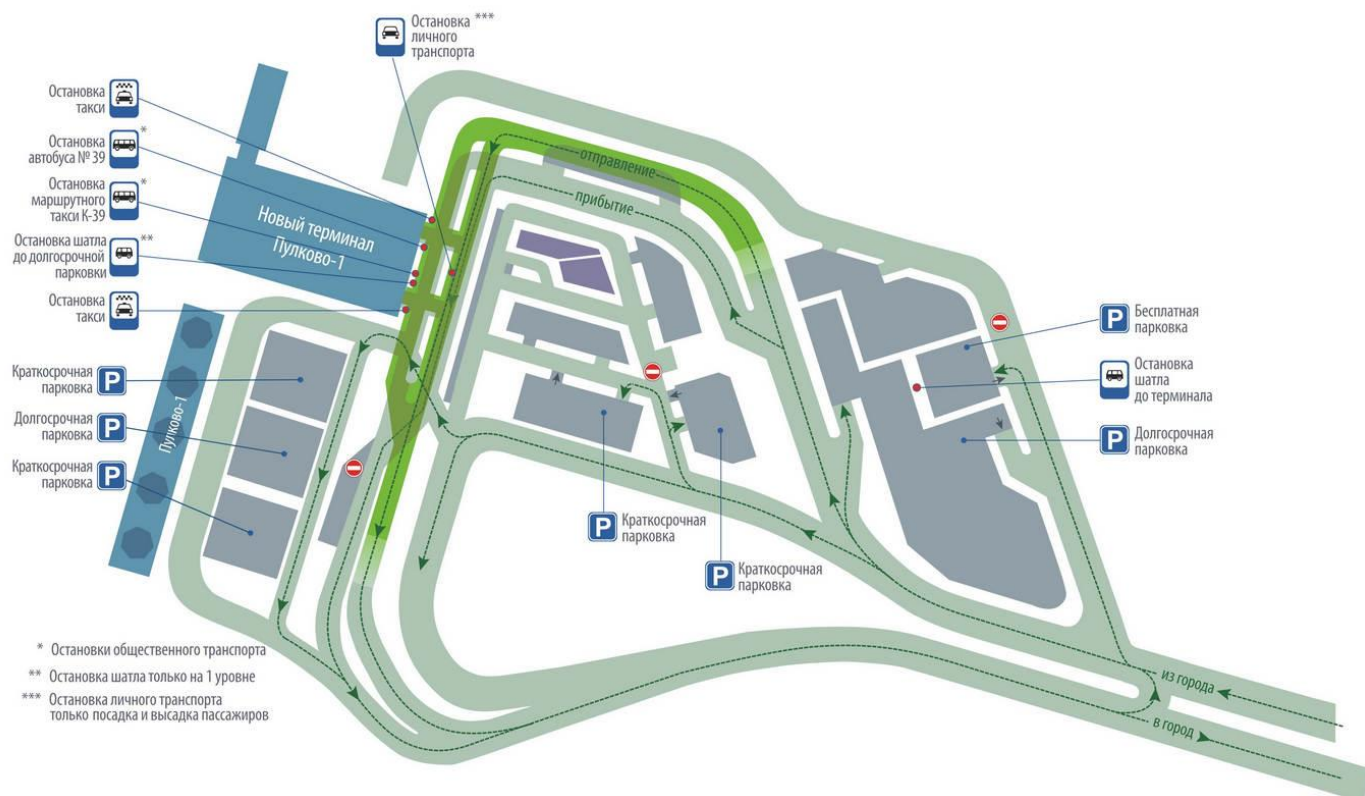

KRAVT
HOTEL

KRAVT HOTEL LOCATION

- **Nearest Airports**

Pulkovo airport

СХЕМА ПРОЕЗДА ПассажиРОВ на ЛИЧНОМ ТРАНСПОРТЕ 1 уровень (прибытие) 2 уровень (отправление)

How to get from airport to hotel:

Leaving the airport, turn left and walk to the bus stop. Do you need a bus or taxi №39 to-39, they will take you to the metro station "Moskovskaya". You need to descend into the underground through the underpass and take the blue line – you need **Sennaya Square stop**.

How to get from hotel to airport:

Walking out from the hotel turn left and follow the lane to first crossroad (Muchnoi lane and Sadavoya Street). Turn right to Sadovaya St. and follow Sadovaya until you reach Sennaya Squire, where you will find entrance to Sennaya Squire metro station. Take train to Moskovskaya station. Upon arrival at the Moskovskaya station, pay attention to the signs, you need the exit to the bus stop. City buses number **39, 399** and Minivan Taxi number **K39** drive to the direction of the airport.

KRAVT
HOTEL

• **Nearest Metro**

Sadovaya / Sennaya / Spasskaya

How to get from metro to hotel:

Exit the metro to Sennaya square. Cross Sadavoya street at the nearest pedestrian crossing and turn right. Walk straight down the Sadavoya street to the "Diksi" shop (500 metres). Turn left at Muchnoi lane and go straight 50 meters to the entrance of the hotel.

KRAVT
• HOTEL •

- **Hotel's Location in Reference to the City Centre**

Walking out from the hotel turn left and follow the lane to first crossroad (Muchnoi lane and Sadavoya Street). Turn left and go straight until you reach Nevsky Prospect and Sadovaya crossroads. In front of you - Nevsky prospect - the main avenue of the city, which will take you to the many attractions of the city, for example, if you turn left and go to the end of the avenue, you will pass by the Kazan Cathedral, the Savior on the blood and reach the Palace Square.